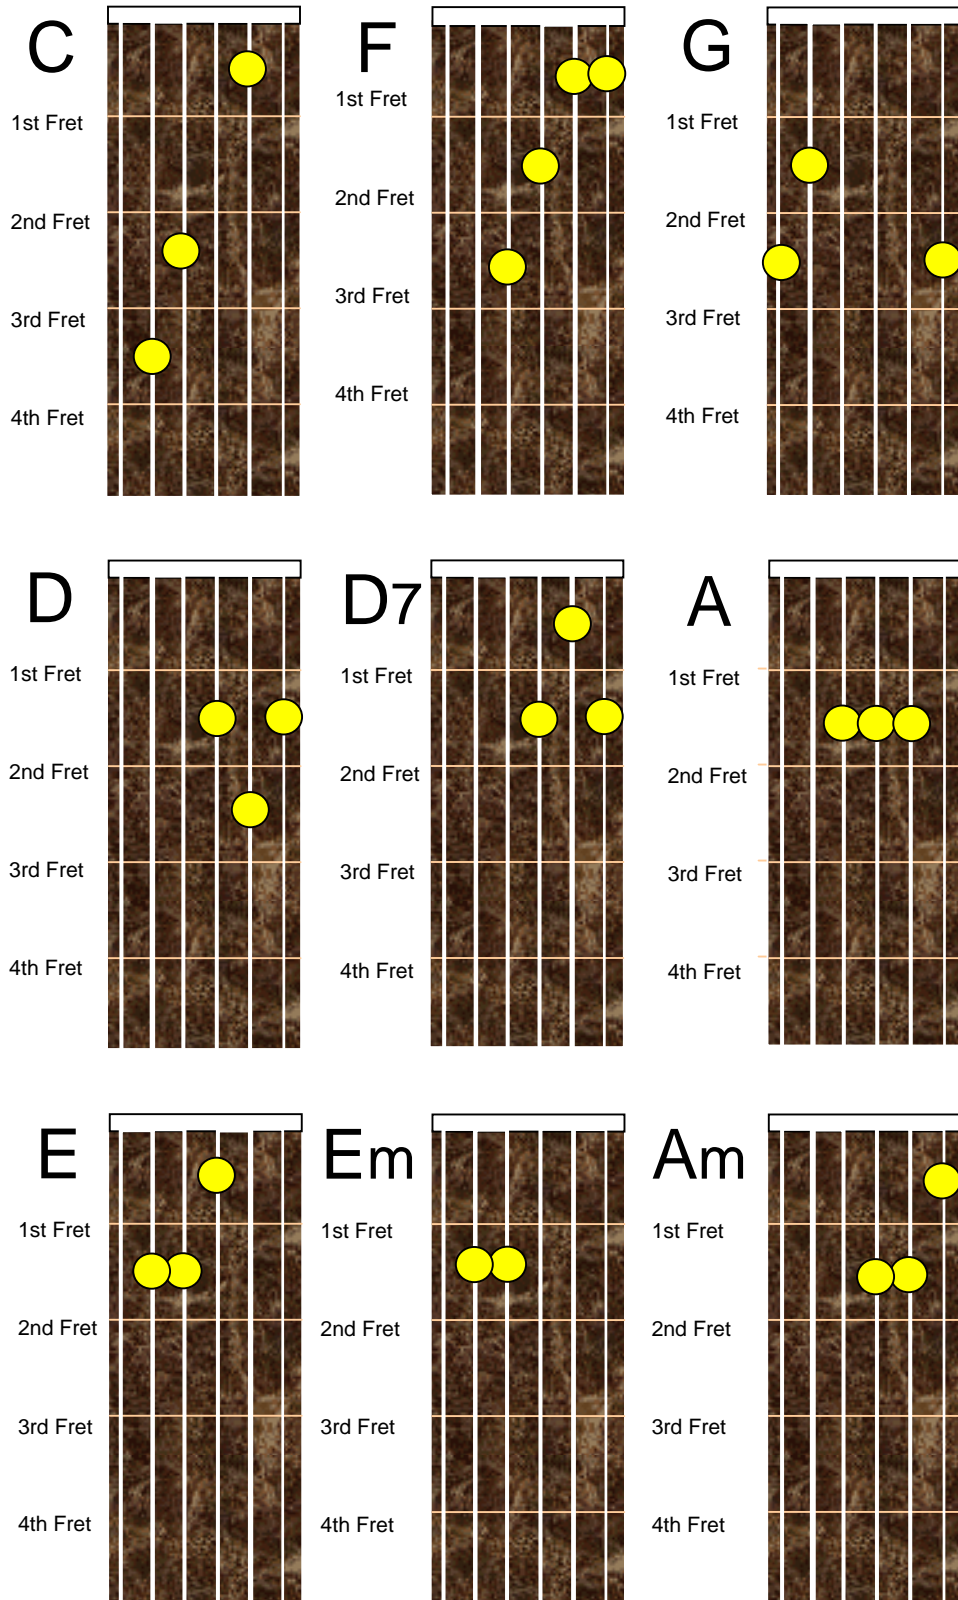

# Deejay's Basic Guitar Chord Diagrams

**G7**

1st Fret

2nd Fret

3rd Fret

4th Fret

**A7**

1st Fret

2nd Fret

3rd Fret

4th Fret

**E7**

1st Fret

2nd Fret

3rd Fret

4th Fret