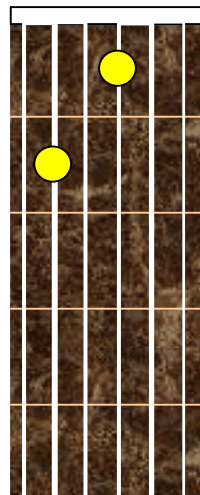

# Deejay's Basic Guitar Chord Diagrams

**G7**

1st Fret

2nd Fret

3rd Fret

4th Fret

**A7**

1st Fret

**C7**

1st Fret

2nd Fret

3rd Fret

4th Fret

**Dm**

1st Fret

2nd Fret

3rd Fret

4th Fret

**Bm**

1st Fret

2nd Fret

3rd Fret

4th Fret

**Am7**

1st Fret

2nd Fret

3rd Fret

4th Fret

**B7**

1st Fret

2nd Fret

3rd Fret