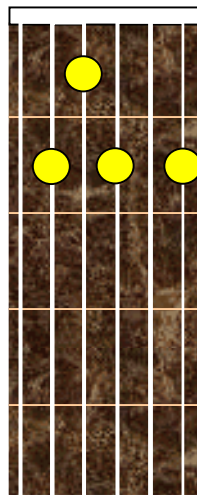

# Deejay's Basic Guitar Chord Diagrams

**G7**

1st Fret

2nd Fret

3rd Fret

4th Fret

**A7**

1st Fret

3rd Fret

4th Fret

**Bm**

1st Fret

2nd Fret

3rd Fret

4th Fret

**Am7**

1st Fret

2nd Fret

3rd Fret

4th Fret

**B7**

1st Fret

2nd Fret

3rd Fret

4th Fret

**Em7**

1st Fret

2nd Fret

3rd Fret

4th Fret