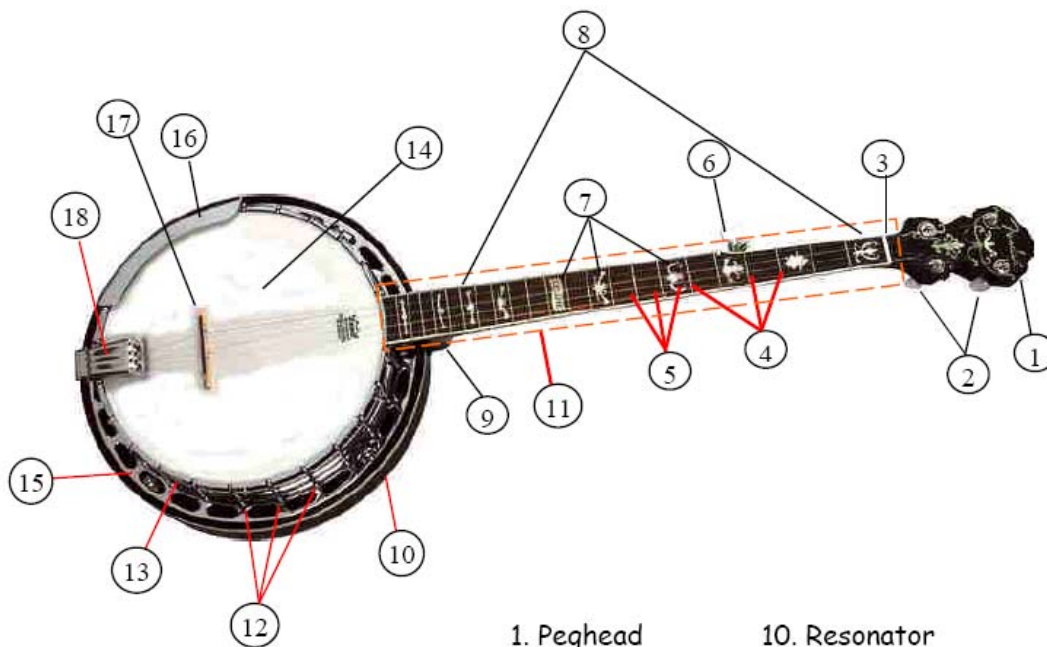

# The 5-String Banjo Parts

- |                   |                  |
|-------------------|------------------|
| 1. Peghead        | 10. Resonator    |
| 2. Tuning Pegs    | 11. Fretboard    |
| 3. Nut            | 12. Brackets     |
| 4. Fretwires      | 13. Tension Hoop |
| 5. Fret           | 14. Head         |
| 6. 5th String Peg | 15. Flange       |
| 7. Inlays         | 16. Arm Rest     |
| 8. Neck           | 17. Bridge       |
| 9. Heel           | 18. Tail Piece   |