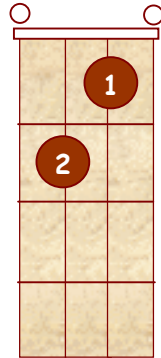

# Banjo Chords For Standard G Tuning

by  
D.A. Jacobs

This text is distributed free of charge  
To all Banjo Students

# Banjo Chords For Standard G Tuning

G D G B D

D

Dm

D7

Dmaj7

D6

Dm7

Db

Dbm

Db7

Dbmaj7

Db6

Dbm7