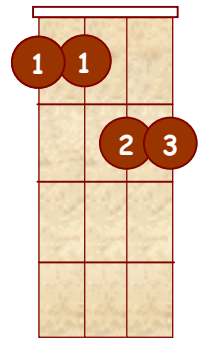

Banjo Chords For Standard G Tuning

by
D.A. Jacobs

This text is distributed free of charge
To all Banjo Students

Banjo Chords For Standard G Tuning

G D G B D

D

Dm

D7

Dmaj7

D6

Dm7

Db

Dbm

Db7

Dbmaj7

Db6