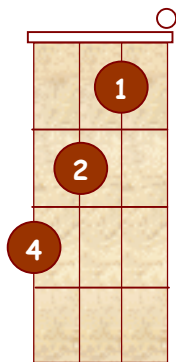

# Banjo Chords For Standard G Tuning

by  
D.A. Jacobs

This text is distributed free of charge  
To all Banjo Students

# Banjo Chords For Standard G Tuning

G D G B D

D

Dm

D7

Dmaj7

D6

Dm7