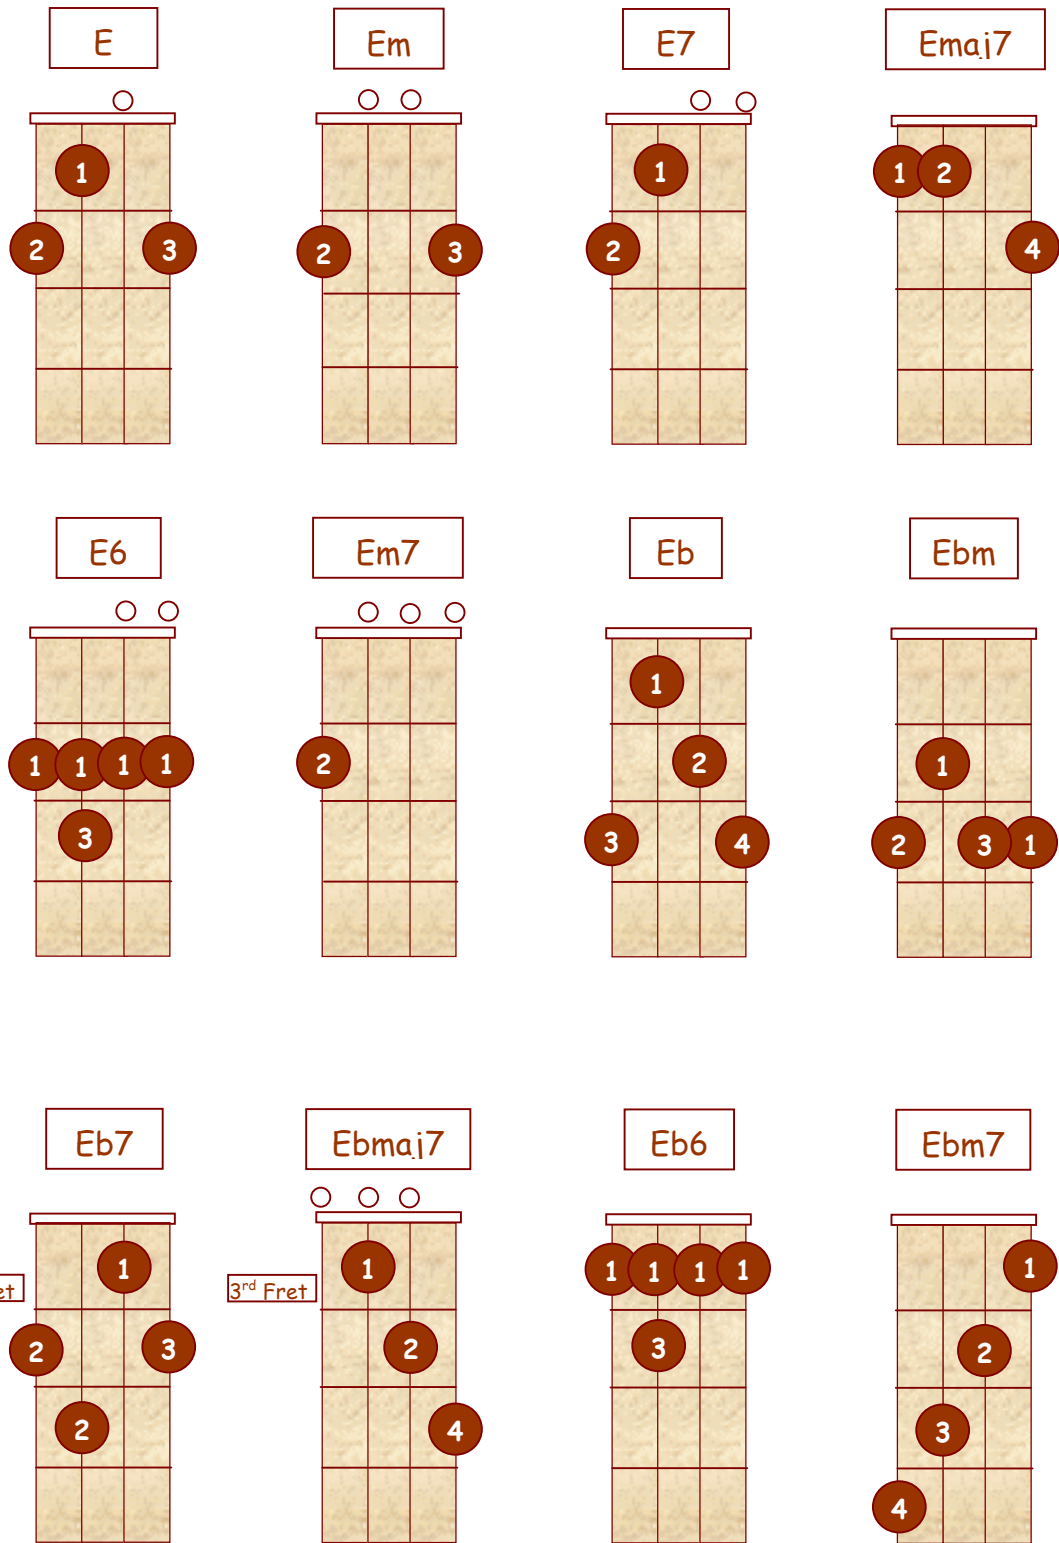

# Banjo Chords For Standard G Tuning

G D G B D

D

Dm

D7

Dmaj7

D6

Dm7

Db

Dbm

Db7

Dbmaj7

Db6

Dbm7

# Chords for G Tuning Up the Neck

## Diminished Chords