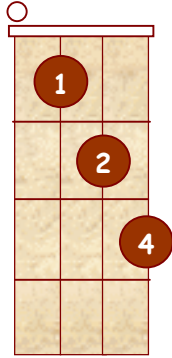

Banjo Chords For Standard G Tuning

by
D.A. Jacobs

This text is distributed free of charge
To all Banjo Students

Banjo Chords For Standard G Tuning

G D G B D

D

Dm

D7

Dmaj7

D6

Dm7

Db

Dbm

Db7

Dbmaj7

Db6

Dbm7

Chords for G Tuning Up the Neck

Diminished Chords

Augmented Chords