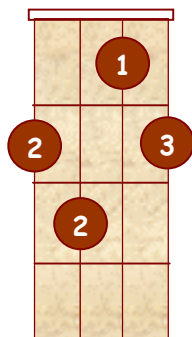

Banjo Chords For Standard G Tuning

by
D.A. Jacobs

This text is distributed free of charge
To all Banjo Students

Banjo Chords For Standard G Tuning

G D G B D

D

Dm

D7

Dmaj7

D6

Dm7

Db

Dbm

Db7

Dbmaj7

Db6