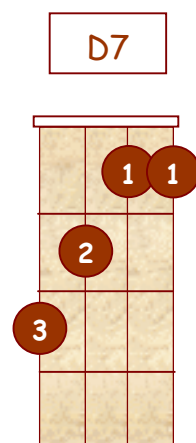

# Banjo Chords For Standard G Tuning

G D G B D

D

Dm

D7

Dmaj7

D6

Dm7

Db

Dbm

Db7

Dbmaj7

Db6

Dbm7

# Chords for G Tuning Up the Neck