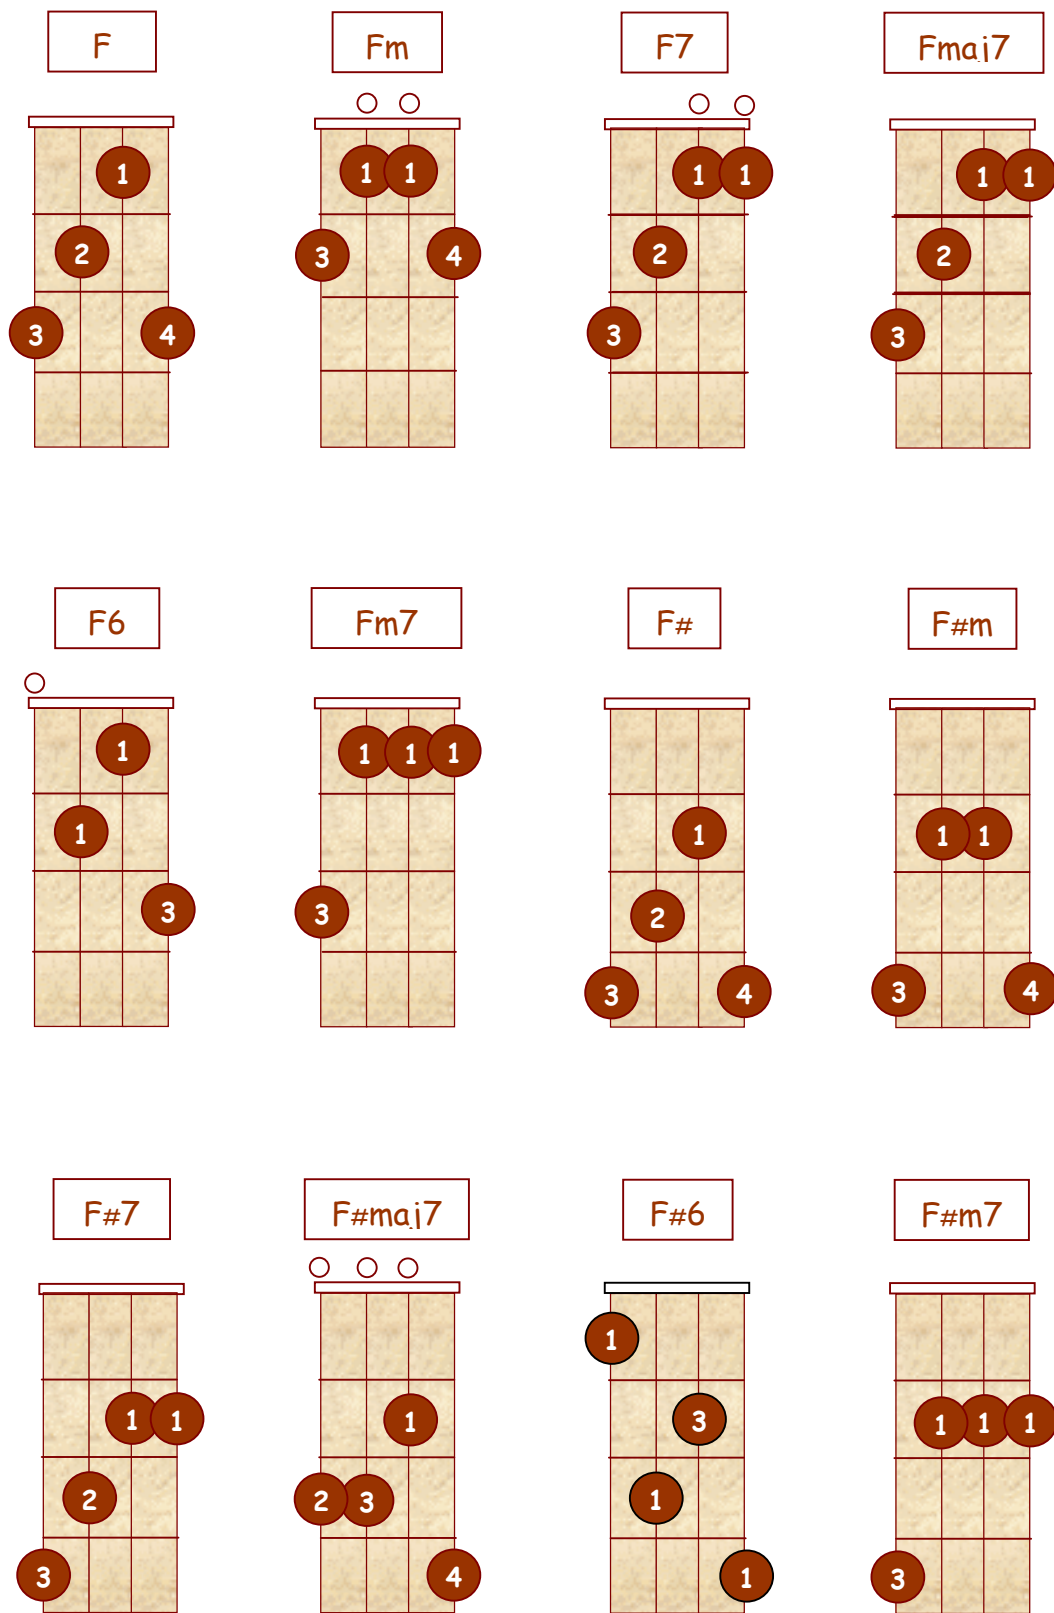

Banjo Chords For Standard G Tuning

by
D.A. Jacobs

This text is distributed free of charge
To all Banjo Students

Banjo Chords For Standard G Tuning

G D G B D

D

Dm

D7

Dmaj7

D6

Dm7

Db

Dbm

Db7

Dbmaj7

Db6

Dbm7

Chords for G Tuning Up the Neck

Diminished Chords

Augmented Chords