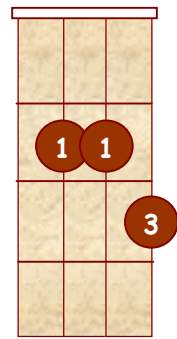

Banjo Chords For Standard G Tuning

by
D.A. Jacobs

This text is distributed free of charge
To all Banjo Students

Banjo Chords For Standard G Tuning

G D G B D

D

Dm

D7

Dmaj7

D6

Dm7

Db

Dbm

Db7

Dbmaj7

Db6

Dbm7

Chords for G Tuning Up the Neck

Diminished Chords

Augmented Chords