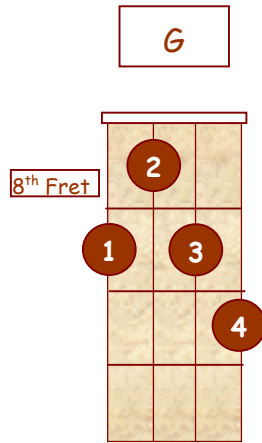

Banjo Chords For Standard G Tuning

by
D.A. Jacobs

This text is distributed free of charge
To all Banjo Students

Banjo Chords For Standard G Tuning

G D G B D

D

Dm

D7

Dmaj7

D6

Dm7

Db

Dbm

Db7

Dbmaj7

Db6

Dbm7

Chords for G Tuning Up the Neck

Diminished Chords

Augmented Chords