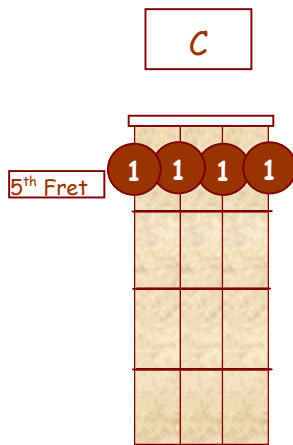

Banjo Chords For Standard G Tuning

by
D.A. Jacobs

This text is distributed free of charge
To all Banjo Students

Banjo Chords For Standard G Tuning

G D G B D

D

Dm

D7

Dmaj7

D6

Dm7

Db

Dbm

Db7

Dbmaj7

Db6

Dbm7

Chords for G Tuning Up the Neck

Diminished Chords

Augmented Chords