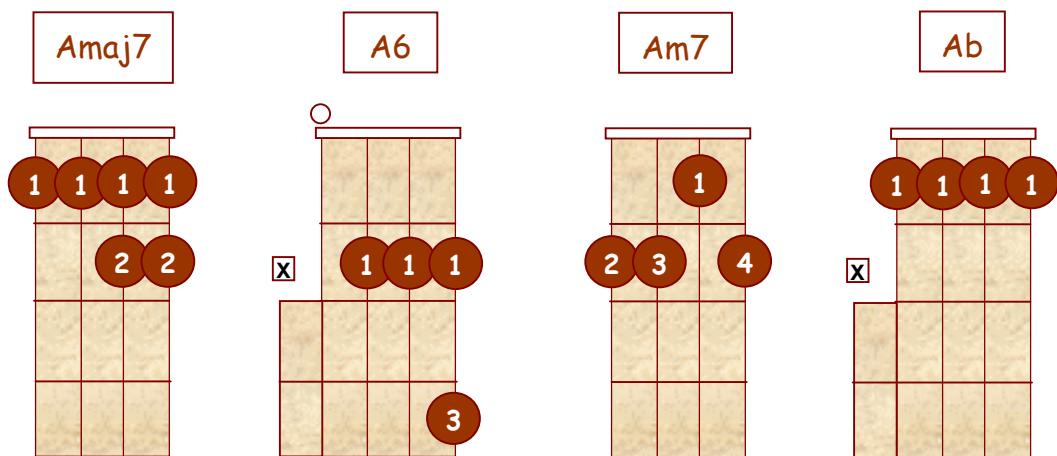

Banjo Chords For Standard G Tuning

by
D.A. Jacobs

This text is distributed free of charge
To all Banjo Students

Banjo Chords For Standard G Tuning

G D G B D

D

Dm

D7

Dbm7

Chords for G Tuning Up the Neck

Diminished Chords

Augmented Chords