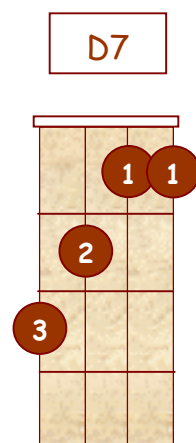

Banjo Chords For Standard G Tuning

by
D.A. Jacobs

This text is distributed free of charge
To all Banjo Students

Banjo Chords For Standard G Tuning

G D G B D

D

Dm

D7

Dmaj7

D6

Dm7

Db

Dbm

Db7

Dbmaj7

Db6

Dbm7

Chords for G Tuning Up the Neck

Diminished Chords

Augmented Chords