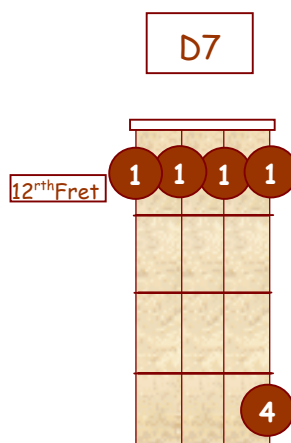

# Banjo Chords For Standard G Tuning

G D G B D

D

Dm

D7

Dmaj7

D6

Dm7

Db

Dbm

Db7

Dbmaj7

Db6

Dbm7

# Chords for G Tuning Up the Neck