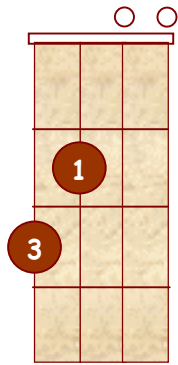

D

Dm

D7

Dmaj7

D6

Dm7

Db

Dbm

Db7

Dbmaj7

Db6

Dbm7