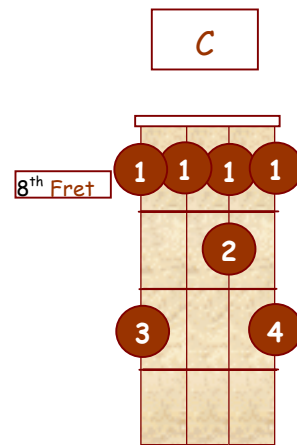

# Banjo Chords For Standard G Tuning

G D G B D

D

Dm

D7

Dmaj7

D6

Dm7

Db

Dbm

Db7

Dbmaj7

Db6

Dbm7

# Chords for G Tuning Up the Neck