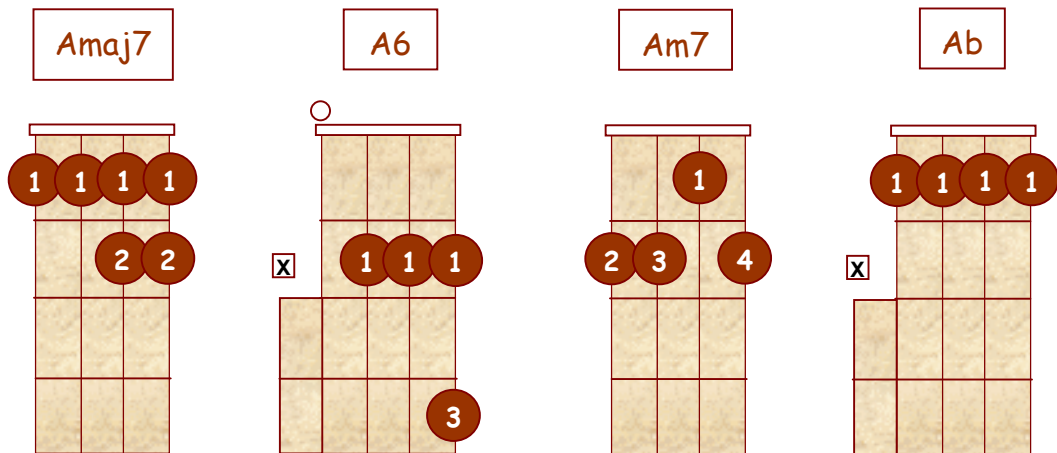

# Banjo Chords For Standard G Tuning

by  
D.A. Jacobs

This text is distributed free of charge  
To all Banjo Students

# Banjo Chords For Standard G Tuning

G D G B D

D

Dm

D7

Dmaj7

D6

Dm7

# Chords for G Tuning Up the Neck