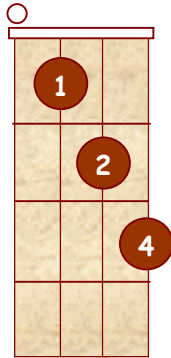

# Banjo Chords For Standard G Tuning

by  
D.A. Jacobs

This text is distributed free of charge  
To all Banjo Students

# Banjo Chords For Standard G Tuning

G D G B D

D

Dm

D7

Dmaj7

D6

Dm7