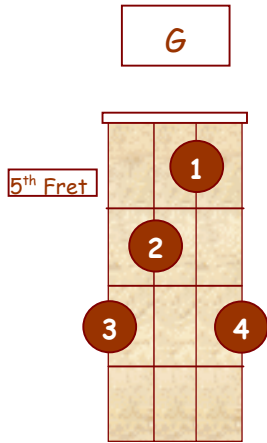

# Banjo Chords For Standard G Tuning

G D G B D

D

Dm

D7

Dmaj7

D6

Dm7

Db

Dbm

Db7

Dbmaj7

Db6

Dbm7

# Chords for G Tuning Up the Neck