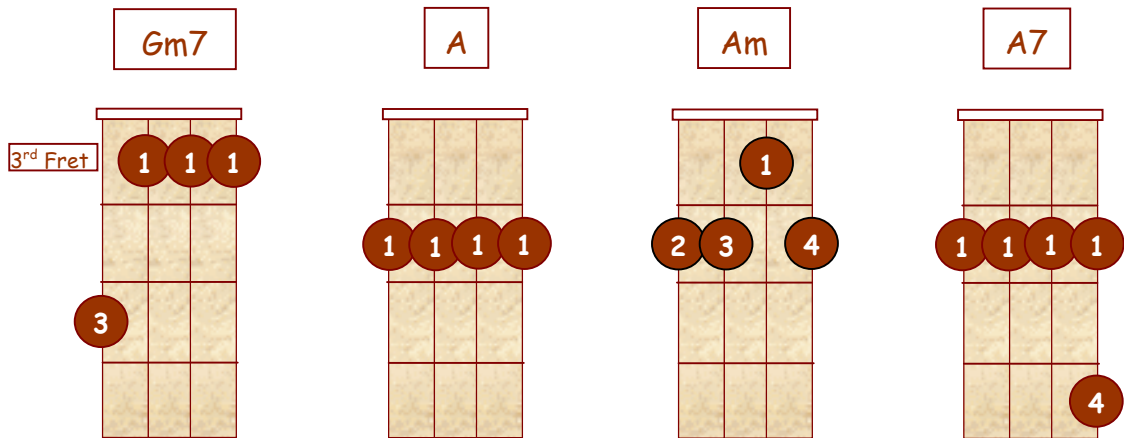

Banjo Chords For Standard G Tuning

by
D.A. Jacobs

This text is distributed free of charge
To all Banjo Students

Banjo Chords For Standard G Tuning

G D G B D

D

Dm

D7

Dbm7

Chords for G Tuning Up the Neck

Diminished Chords

Augmented Chords