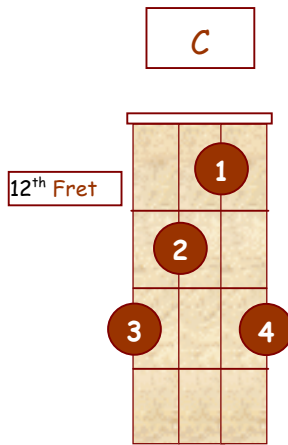

Banjo Chords For Standard G Tuning

by
D.A. Jacobs

This text is distributed free of charge
To all Banjo Students

Banjo Chords For Standard G Tuning

G D G B D

D

Dm

D7

Dmaj7

D6

Dm7

Db

Dbm

Db7

Dbmaj7

Db6

Dbm7

Chords for G Tuning Up the Neck

Diminished Chords

Augmented Chords