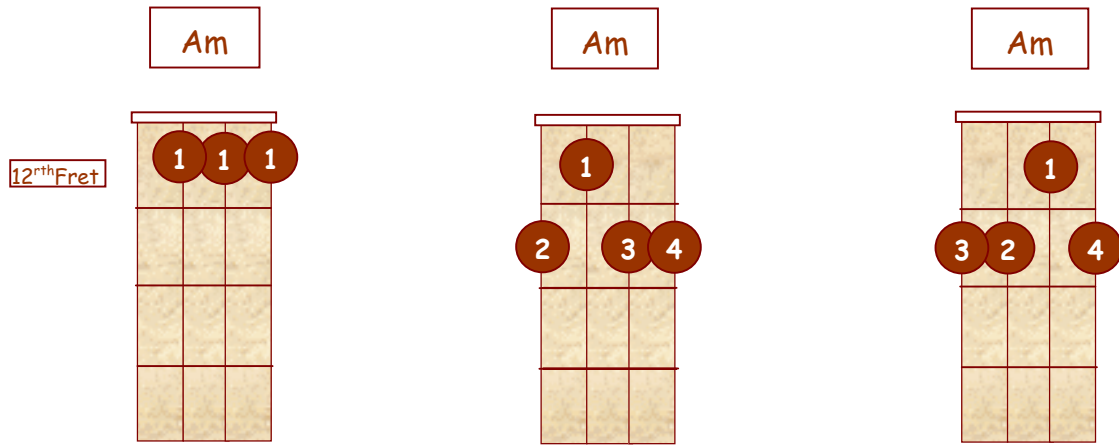

Banjo Chords For Standard G Tuning

by
D.A. Jacobs

This text is distributed free of charge
To all Banjo Students

Banjo Chords For Standard G Tuning

G D G B D

D

Dm

D7

Dbm7

Chords for G Tuning Up the Neck

Diminished Chords

Augmented Chords