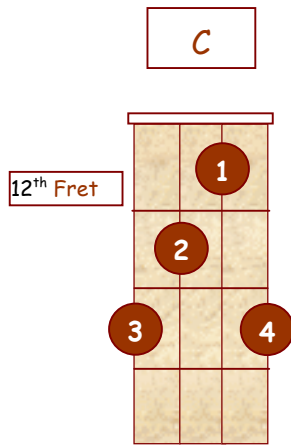

# Banjo Chords For Standard G Tuning

G D G B D

D

Dm

D7

Dmaj7

D6

Dm7

Db

Dbm

Db7

Dbmaj7

Db6

Dbm7

# Chords for G Tuning Up the Neck