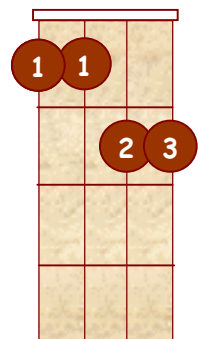

D

Dm

D7

Dmaj7

D6

Dm7

Db

Dbm

Db7

Dbmaj7

Db6

Dbm7