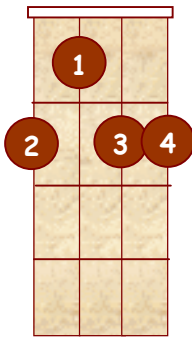

# Banjo Chords For Standard G Tuning

by  
D.A. Jacobs

This text is distributed free of charge  
To all Banjo Students

# Banjo Chords For Standard G Tuning

G D G B D

D

Dm

D7

Dmaj7

D6

Dm7

Db

Dbm

Db7

Dbmaj7

Db6

Dbm7