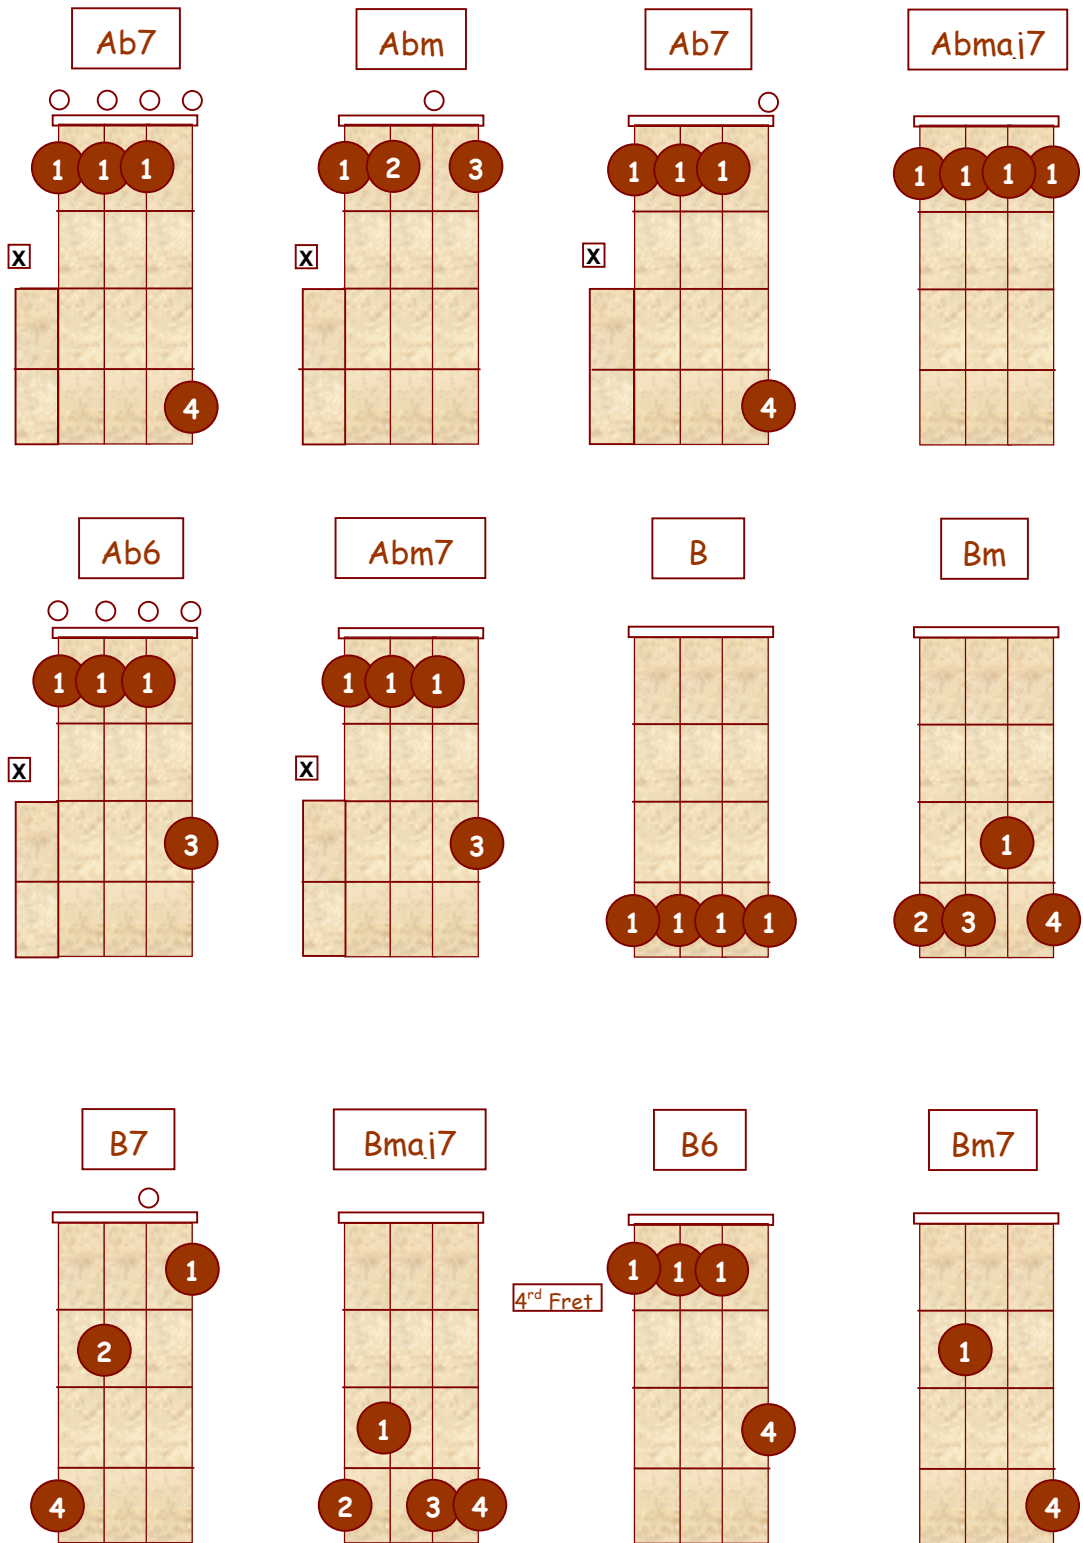

# Banjo Chords For Standard G Tuning

by  
D.A. Jacobs

This text is distributed free of charge  
To all Banjo Students

# Banjo Chords For Standard G Tuning

G D G B D

D

Dm

D7

Dmaj7

D6

Dm7

# Chords for G Tuning Up the Neck

## Diminished Chords