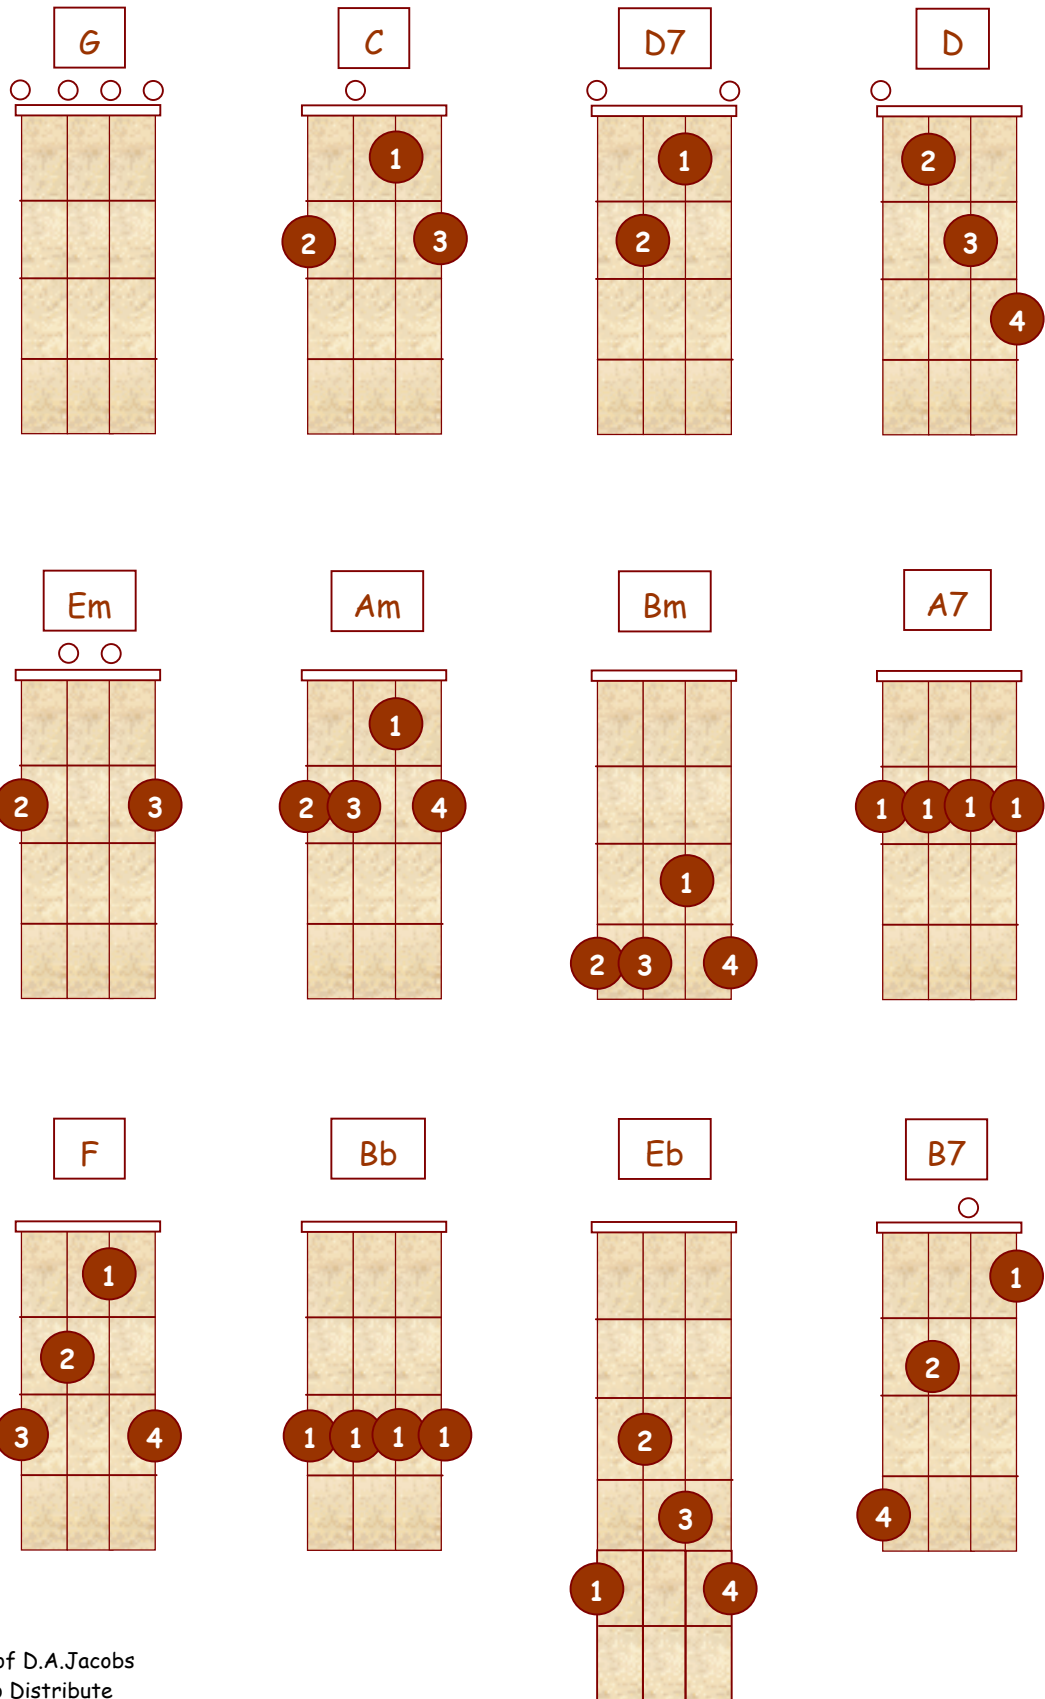

Banjo Chords For Standard G Tuning

by
D.A. Jacobs

This text is distributed free of charge
To all Banjo Students

Banjo Chords For Standard G Tuning

G D G B D

D

Dm

D7

Dmaj7

D6

Dm7

Db

Dbm

Db7

Dbmaj7

Db6

Dbm7

Chords for G Tuning Up the Neck

Diminished Chords

Augmented Chords