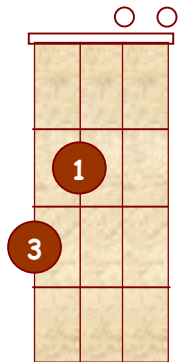

# Banjo Chords For Standard G Tuning

by  
D.A. Jacobs

This text is distributed free of charge  
To all Banjo Students

# Banjo Chords For Standard G Tuning

G D G B D

D

Dm

D7

Dmaj7

D6

Dm7