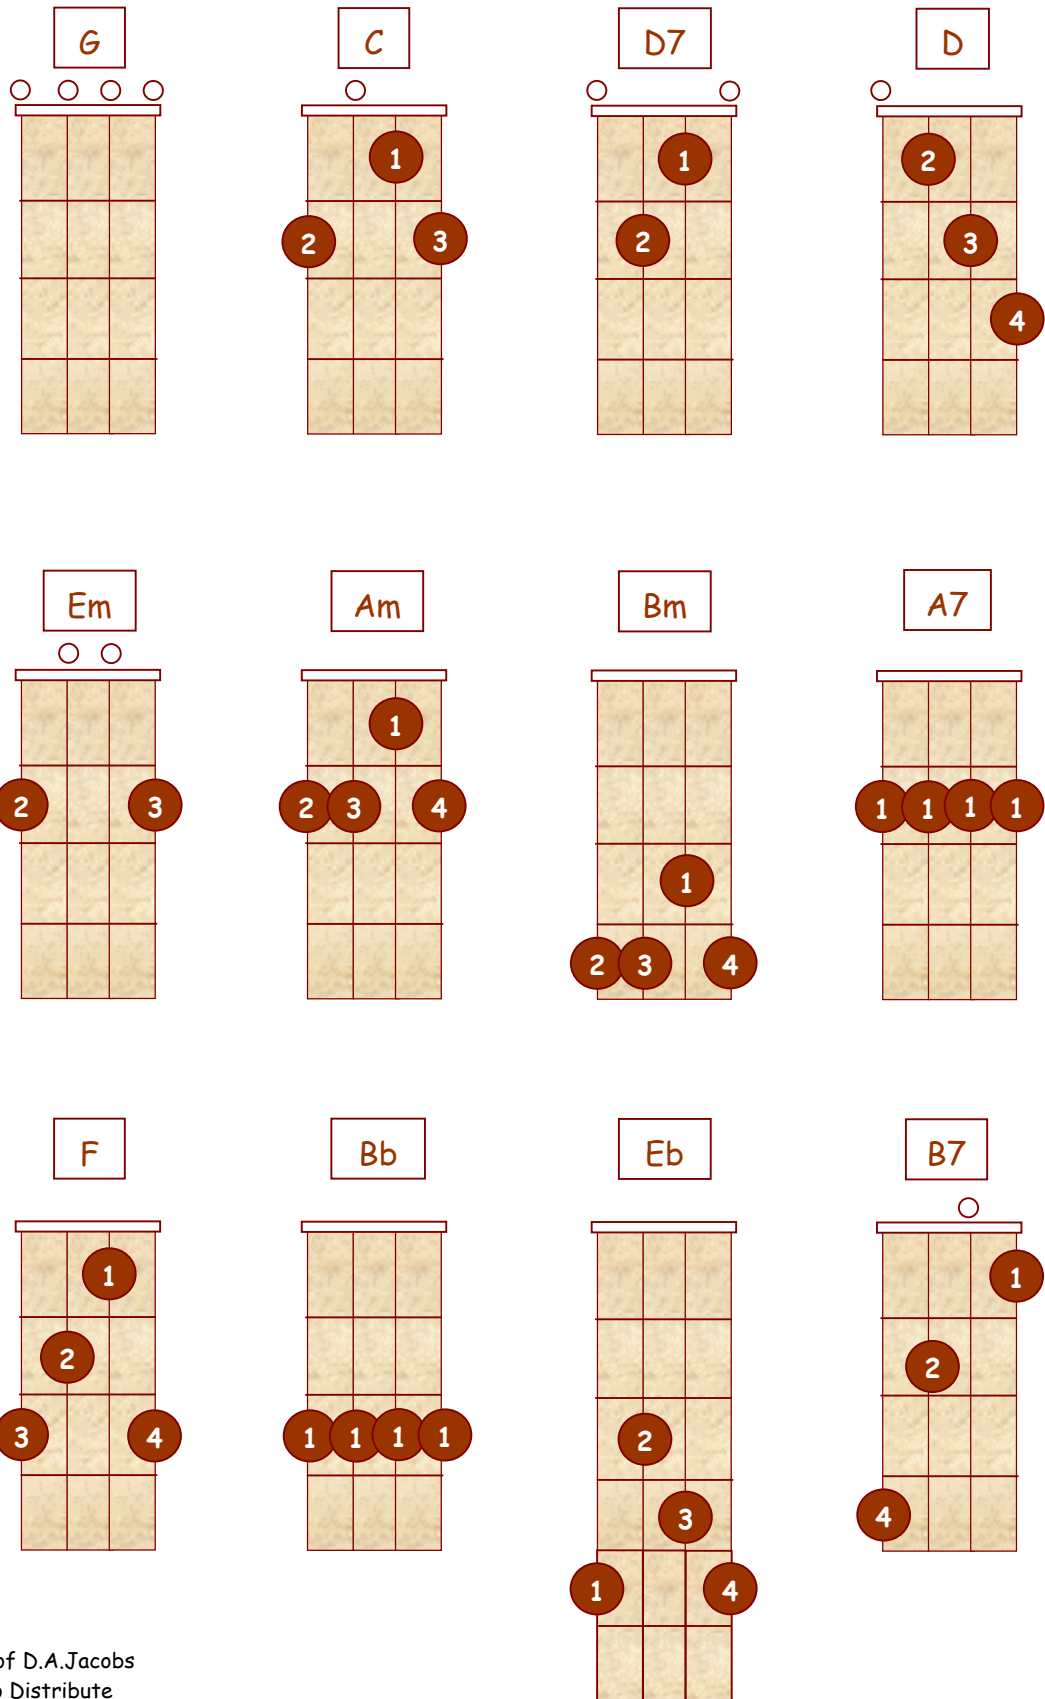

# Banjo Chords For Standard G Tuning

by  
D.A. Jacobs

This text is distributed free of charge  
To all Banjo Students

# Banjo Chords For Standard G Tuning

G D G B D

D

Dm

D7

Dmaj7

D6

Dm7

# Chords for G Tuning Up the Neck

## Diminished Chords