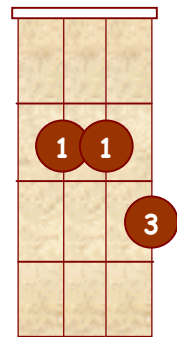

# Banjo Chords For Standard G Tuning

by  
D.A. Jacobs

This text is distributed free of charge  
To all Banjo Students

# Banjo Chords For Standard G Tuning

G D G B D

D

Dm

D7

Dmaj7

D6

Dm7