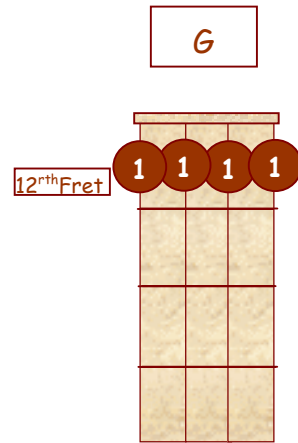

# Banjo Chords For Standard G Tuning

G D G B D

D

Dm

D7

Dmaj7

D6

Dm7

Db

Dbm

Db7

Dbmaj7

Db6

Dbm7

# Chords for G Tuning Up the Neck