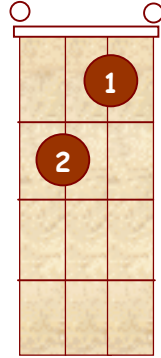

Banjo Chords For Standard G Tuning

by
D.A. Jacobs

This text is distributed free of charge
To all Banjo Students

Banjo Chords For Standard G Tuning

G D G B D

D

Dm

D7

Dmaj7

D6

Dm7

Db

Dbm

Db7

Dbmaj7

Db6

Dbm7

Chords for G Tuning Up the Neck

Diminished Chords

Augmented Chords