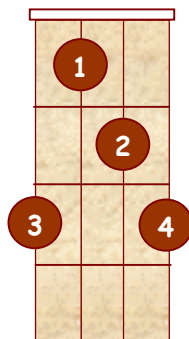

D

Dm

D7

Dmaj7

D6

Dm7

Db

Dbm

Db7

Dbmaj7

Db6

Dbm7