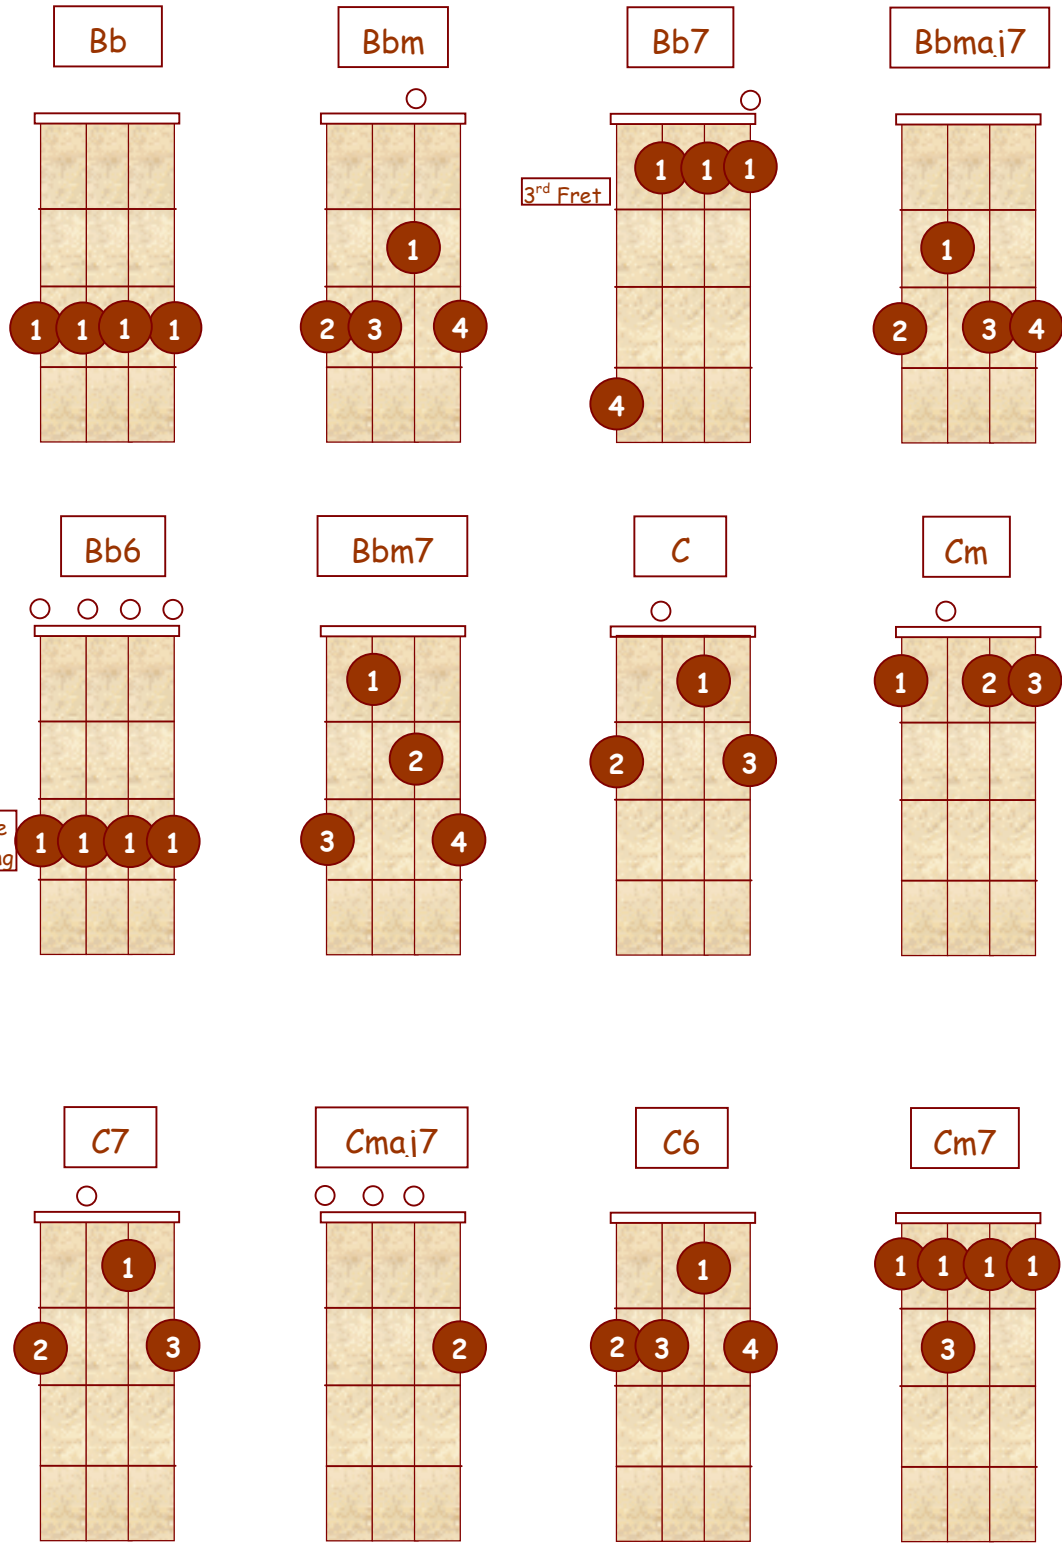

Banjo Chords For Standard G Tuning

by
D.A. Jacobs

This text is distributed free of charge
To all Banjo Students

Banjo Chords For Standard G Tuning

G D G B D

D

Dm

D7

Dmaj7

D6

Dm7

Db

Dbm

Db7

Dbmaj7

Db6

Dbm7

Chords for G Tuning Up the Neck

Diminished Chords

Augmented Chords