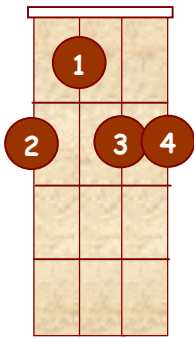

Banjo Chords For Standard G Tuning

by
D.A. Jacobs

This text is distributed free of charge
To all Banjo Students

Banjo Chords For Standard G Tuning

G D G B D

D

Dm

D7

Dmaj7

D6

Dm7

Db

Dbm

Db7

Dbmaj7

Db6

Dbm7

Chords for G Tuning Up the Neck

Diminished Chords

Augmented Chords