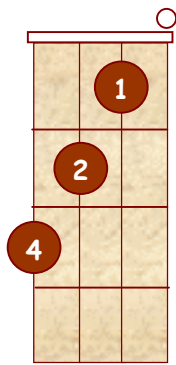

Banjo Chords For Standard G Tuning

by
D.A. Jacobs

This text is distributed free of charge
To all Banjo Students

Banjo Chords For Standard G Tuning

G D G B D

D

Dm

D7

Dmaj7

D6

Dm7

Db

Dbm

Db7

Dbmaj7

Db6

Dbm7

Chords for G Tuning Up the Neck

Diminished Chords

Augmented Chords