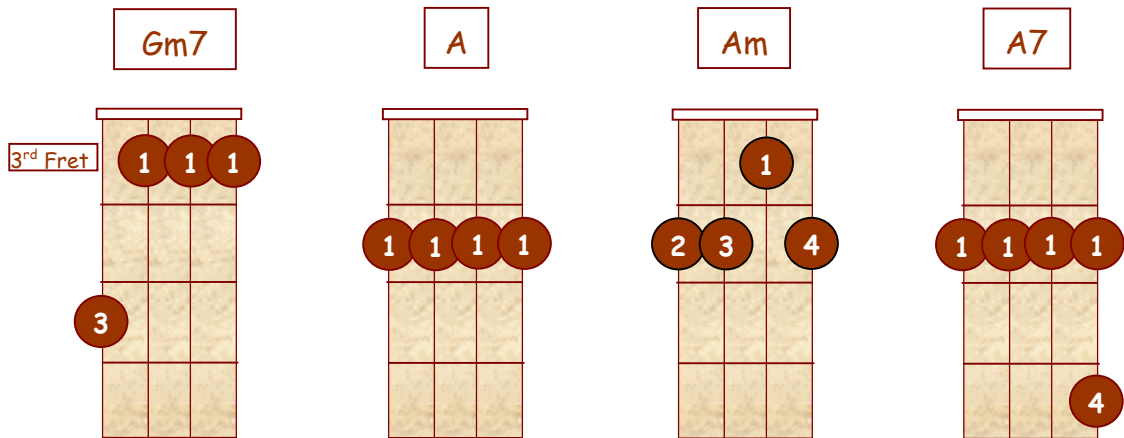

# Banjo Chords For Standard G Tuning

by  
D.A. Jacobs

This text is distributed free of charge  
To all Banjo Students

# Banjo Chords For Standard G Tuning

G D G B D

D

Dm

D7

Dmaj7

D6

Dm7

# Chords for G Tuning Up the Neck