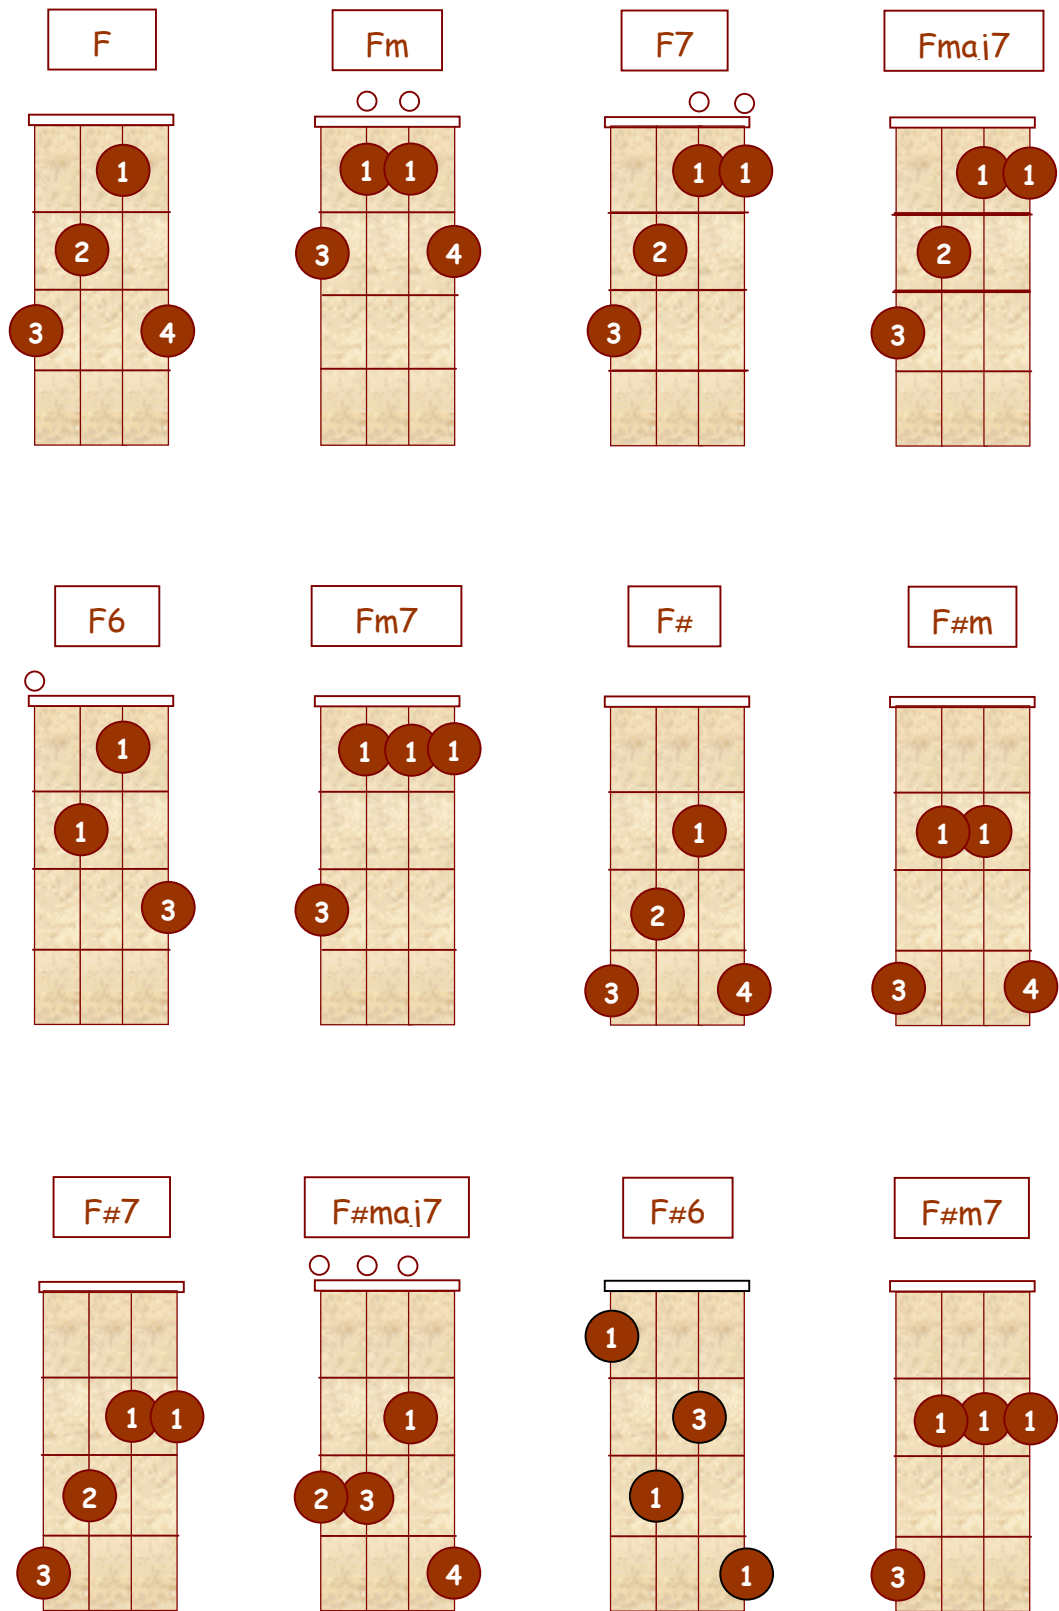

# Banjo Chords For Standard G Tuning

G D G B D

D

Dm

D7

Dmaj7

D6

Dm7

Db

Dbm

Db7

Dbmaj7

Db6

Dbm7

# Chords for G Tuning Up the Neck

## Diminished Chords