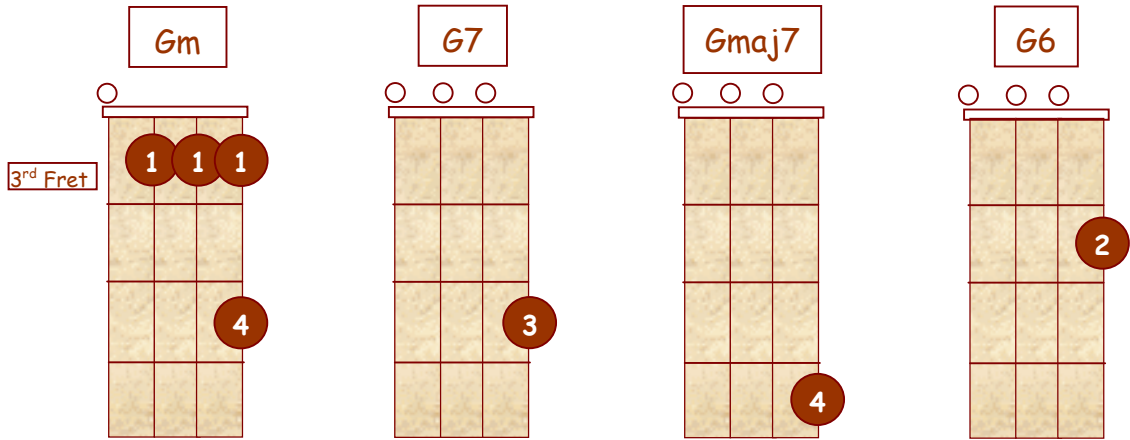

Banjo Chords For Standard G Tuning

by
D.A. Jacobs

This text is distributed free of charge
To all Banjo Students

Banjo Chords For Standard G Tuning

G D G B D

D

Dm

D7

Dbm7

Chords for G Tuning Up the Neck

Diminished Chords

Augmented Chords