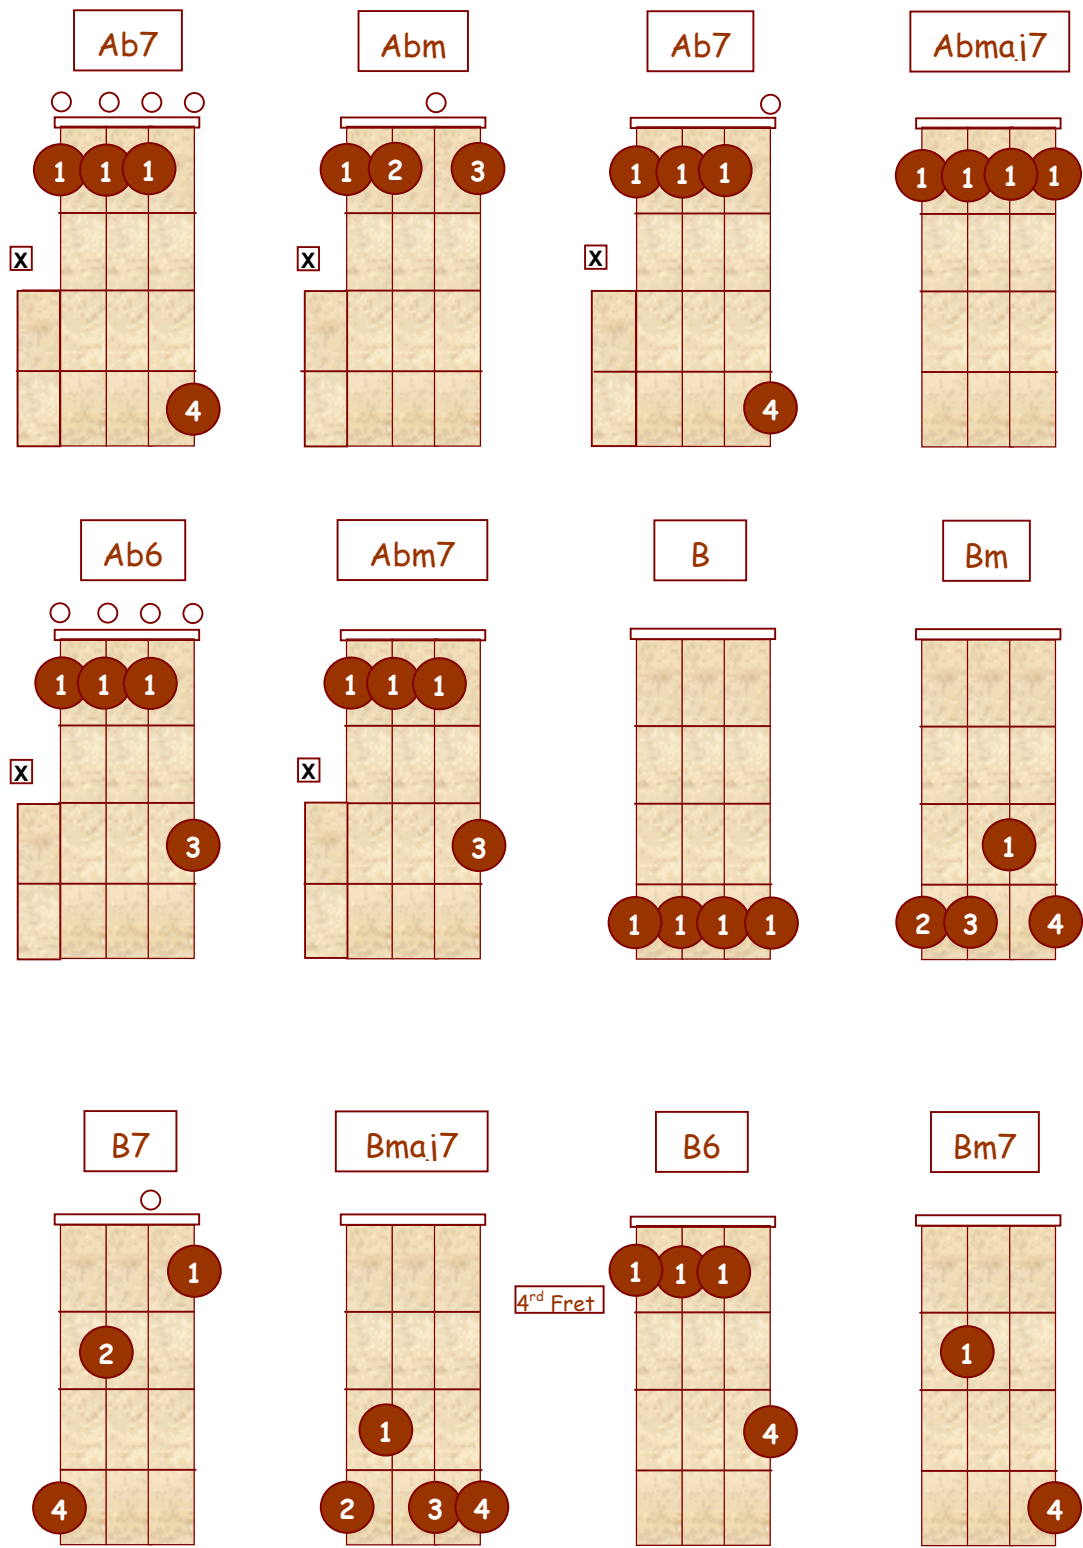

Banjo Chords For Standard G Tuning

by
D.A. Jacobs

This text is distributed free of charge
To all Banjo Students

Banjo Chords For Standard G Tuning

G D G B D

D

Dm

D7

Dmaj7

D6

Dm7

Db

Dbm

Db7

Dbmaj7

Db6

Dbm7

Chords for G Tuning Up the Neck

Diminished Chords

Augmented Chords