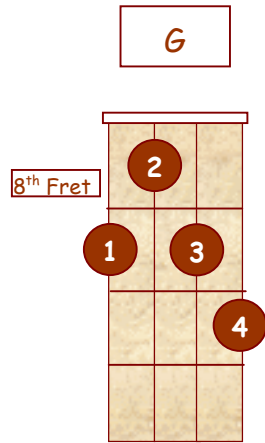

# Banjo Chords For Standard G Tuning

G D G B D

D

Dm

D7

Dmaj7

D6

Dm7

Db

Dbm

Db7

Dbmaj7

Db6

Dbm7

# Chords for G Tuning Up the Neck