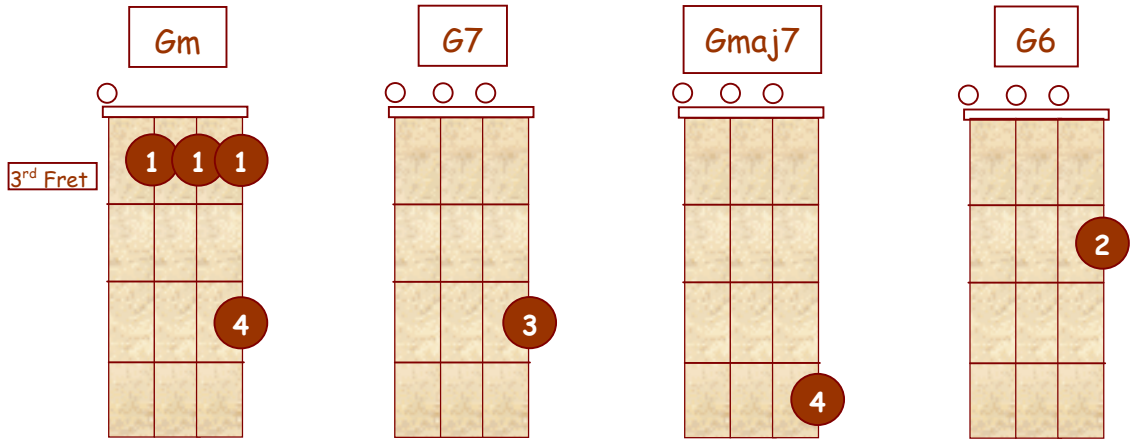

# Banjo Chords For Standard G Tuning

by  
D.A. Jacobs

This text is distributed free of charge  
To all Banjo Students

# Banjo Chords For Standard G Tuning

G D G B D

D

Dm

D7

Dmaj7

D6

Dm7

# Chords for G Tuning Up the Neck