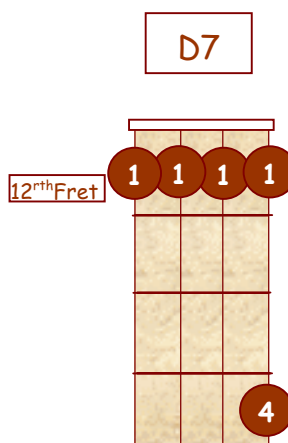

Banjo Chords For Standard G Tuning

by
D.A. Jacobs

This text is distributed free of charge
To all Banjo Students

Banjo Chords For Standard G Tuning

G D G B D

D

Dm

D7

Dmaj7

D6

Dm7

Db

Dbm

Db7

Dbmaj7

Db6

Dbm7

Chords for G Tuning Up the Neck

Diminished Chords

Augmented Chords