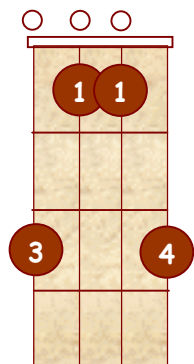

Banjo Chords For Standard G Tuning

by
D.A. Jacobs

This text is distributed free of charge
To all Banjo Students

Banjo Chords For Standard G Tuning

G D G B D

D

Dm

D7

Dmaj7

D6

Dm7

Db

Dbm

Db7

Dbmaj7

Db6