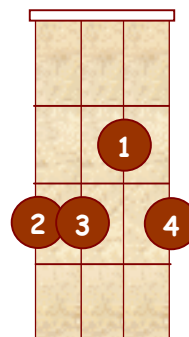

Banjo Chords For Standard G Tuning

by
D.A. Jacobs

This text is distributed free of charge
To all Banjo Students

Banjo Chords For Standard G Tuning

G D G B D

D

Dm

D7

Dmaj7

D6

Dm7

Db

Dbm

Db7

Dbmaj7

Db6