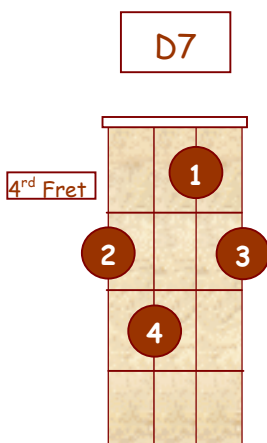

Banjo Chords For Standard G Tuning

by
D.A. Jacobs

This text is distributed free of charge
To all Banjo Students

Banjo Chords For Standard G Tuning

G D G B D

D

Dm

D7

Dmaj7

D6

Dm7

Db

Dbm

Db7

Dbmaj7

Db6

Dbm7

Chords for G Tuning Up the Neck

Diminished Chords

Augmented Chords