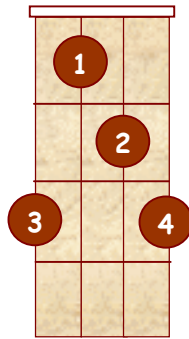

Banjo Chords For Standard G Tuning

by
D.A. Jacobs

This text is distributed free of charge
To all Banjo Students

Banjo Chords For Standard G Tuning

G D G B D

D

Dm

D7

Dmaj7

D6

Dm7

Db

Dbm

Db7

Dbmaj7

Db6