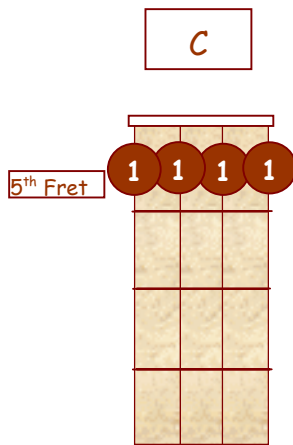

# Banjo Chords For Standard G Tuning

G D G B D

D

Dm

D7

Dmaj7

D6

Dm7

Db

Dbm

Db7

Dbmaj7

Db6

Dbm7

# Chords for G Tuning Up the Neck