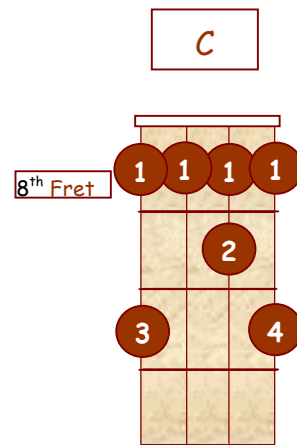

Banjo Chords For Standard G Tuning

by
D.A. Jacobs

This text is distributed free of charge
To all Banjo Students

Banjo Chords For Standard G Tuning

G D G B D

D

Dm

D7

Dmaj7

D6

Dm7

Db

Dbm

Db7

Dbmaj7

Db6

Dbm7

Chords for G Tuning Up the Neck

Diminished Chords

Augmented Chords