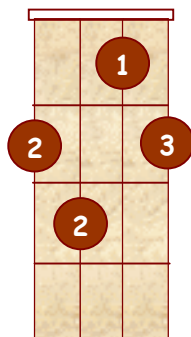

D

Dm

D7

Dmaj7

D6

Dm7

Db

Dbm

Db7

Dbmaj7

Db6

Dbm7