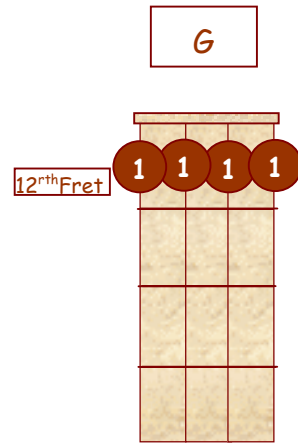

Banjo Chords For Standard G Tuning

by
D.A. Jacobs

This text is distributed free of charge
To all Banjo Students

Banjo Chords For Standard G Tuning

G D G B D

D

Dm

D7

Dmaj7

D6

Dm7

Db

Dbm

Db7

Dbmaj7

Db6

Dbm7

Chords for G Tuning Up the Neck

Diminished Chords

Augmented Chords