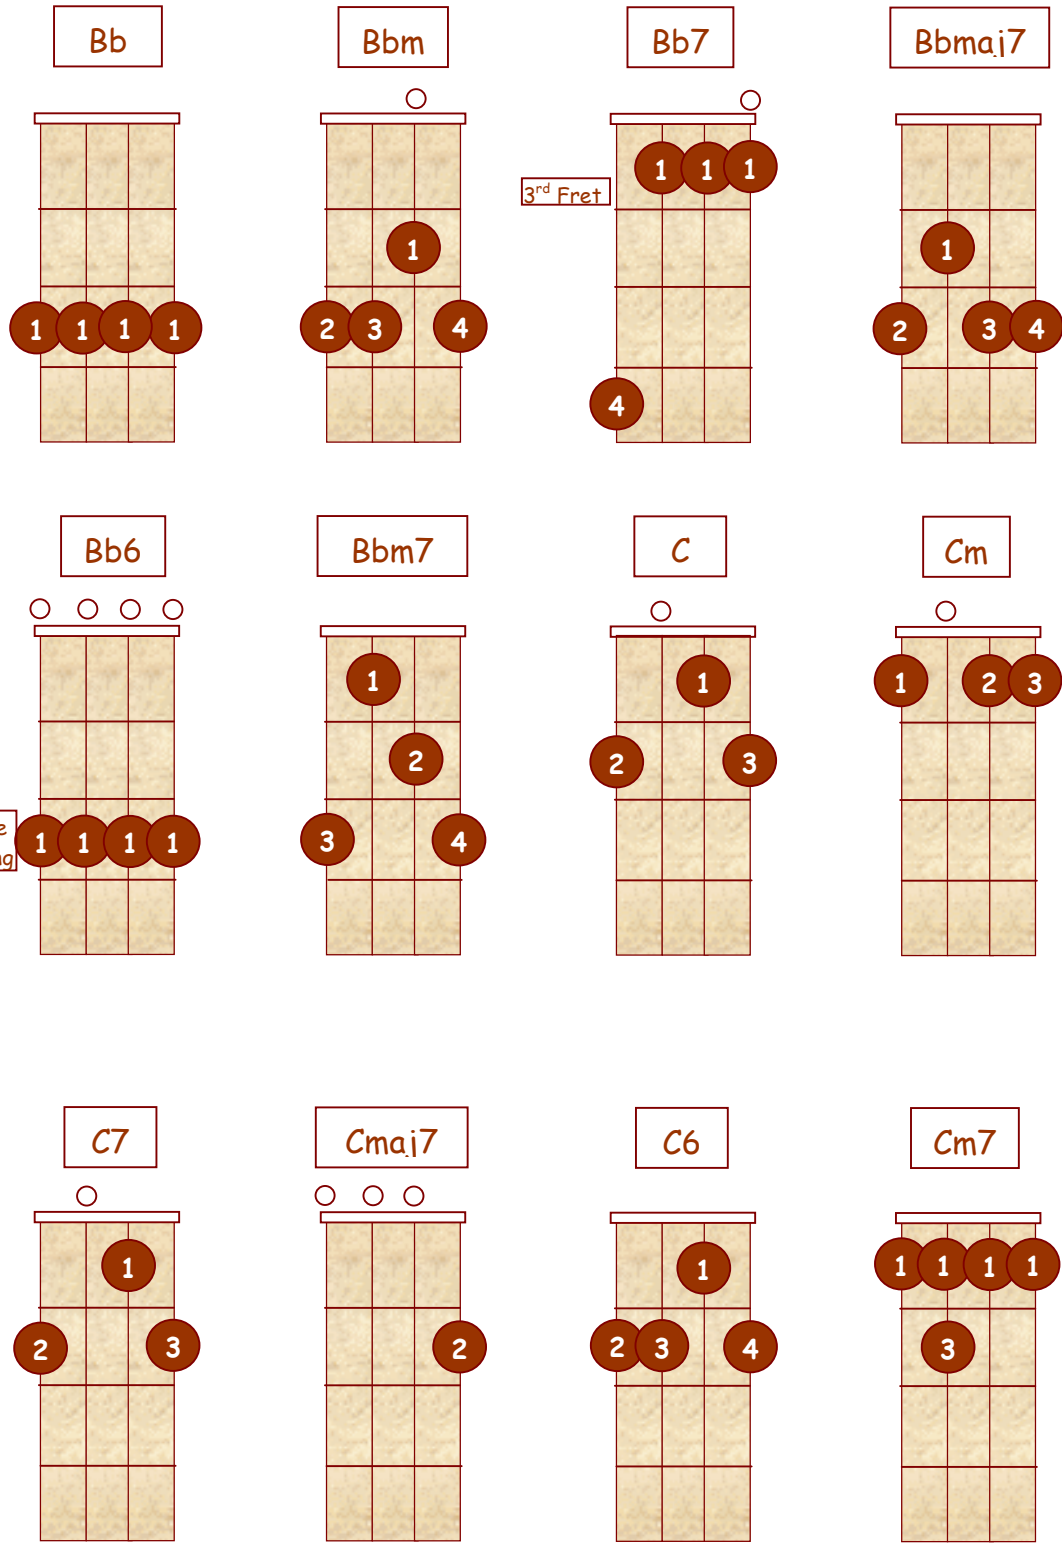

# Banjo Chords For Standard G Tuning

by  
D.A. Jacobs

This text is distributed free of charge  
To all Banjo Students

# Banjo Chords For Standard G Tuning

G D G B D

D

Dm

D7

Dmaj7

D6

Dm7

# Chords for G Tuning Up the Neck

## Diminished Chords