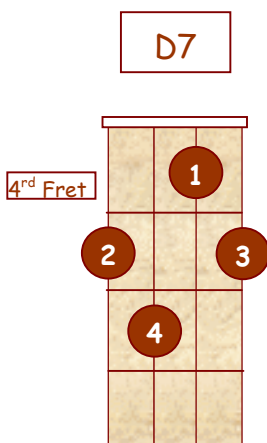

# Banjo Chords For Standard G Tuning

G D G B D

D

Dm

D7

Dmaj7

D6

Dm7

Db

Dbm

Db7

Dbmaj7

Db6

Dbm7

# Chords for G Tuning Up the Neck