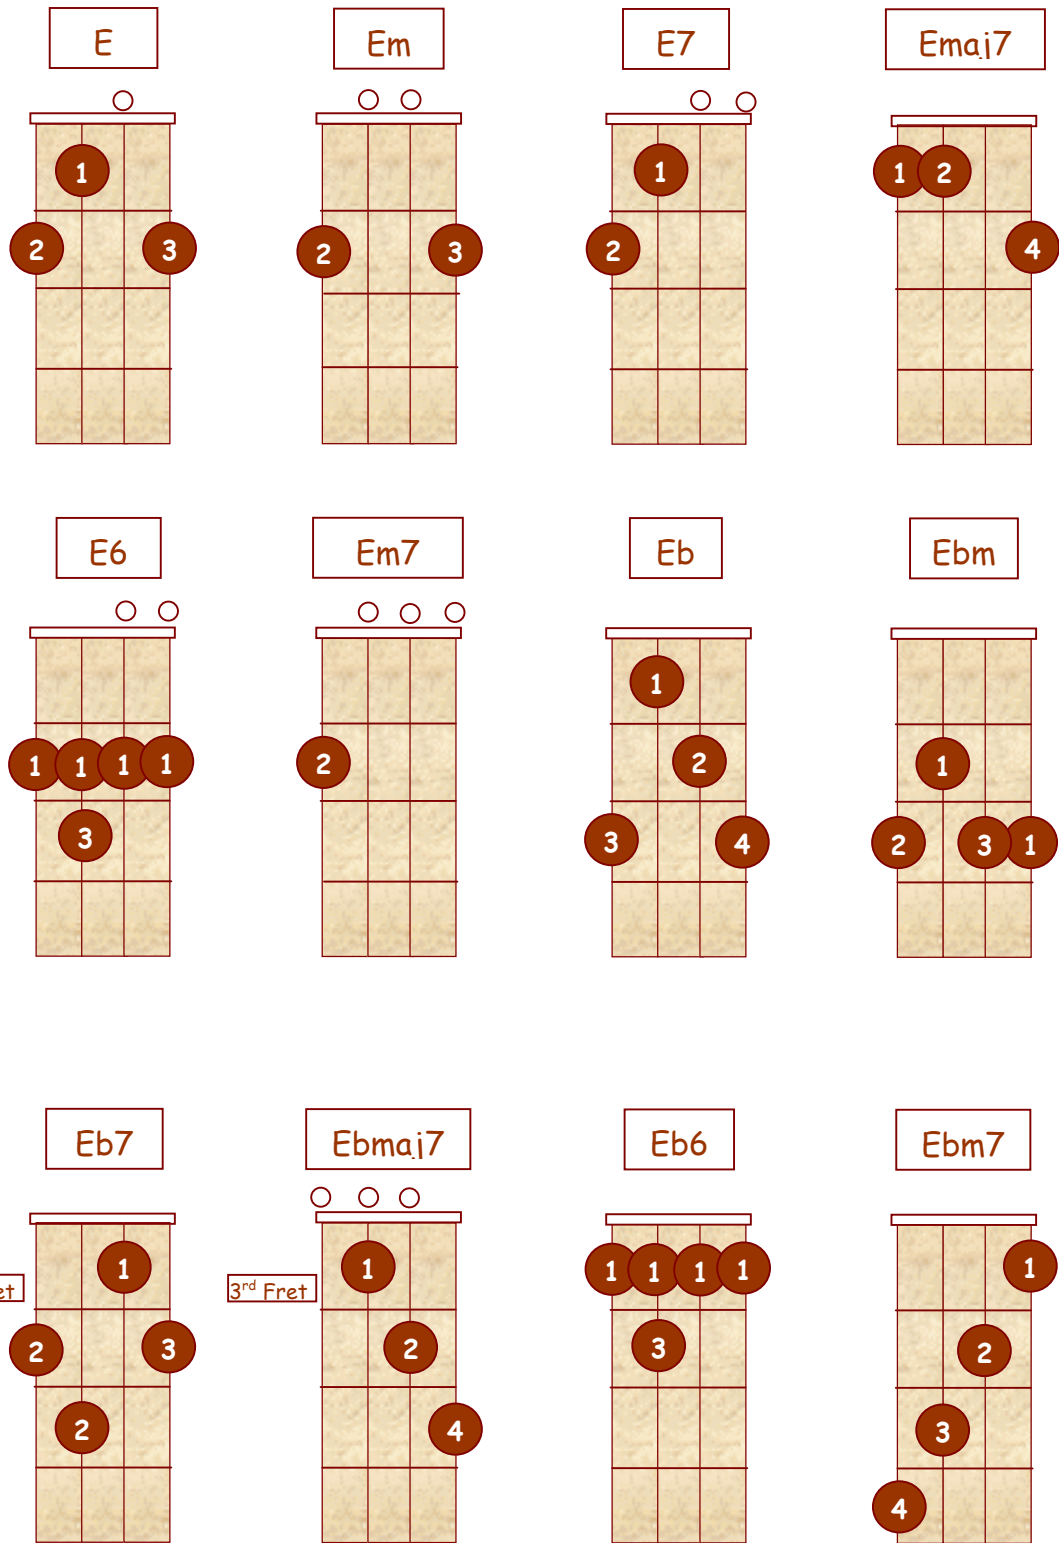

Banjo Chords For Standard G Tuning

by
D.A. Jacobs

This text is distributed free of charge
To all Banjo Students

Banjo Chords For Standard G Tuning

G D G B D

D

Dm

D7

Dmaj7

D6

Dm7

Db

Dbm

Db7

Dbmaj7

Db6

Dbm7

Chords for G Tuning Up the Neck

Diminished Chords

Augmented Chords