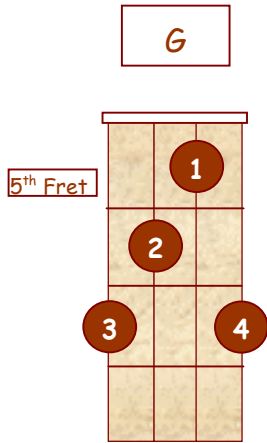

Banjo Chords For Standard G Tuning

by
D.A. Jacobs

This text is distributed free of charge
To all Banjo Students

Banjo Chords For Standard G Tuning

G D G B D

D

Dm

D7

Dmaj7

D6

Dm7

Db

Dbm

Db7

Dbmaj7

Db6

Dbm7

Chords for G Tuning Up the Neck

Diminished Chords

Augmented Chords