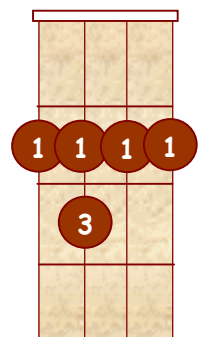

D

Dm

D7

Dmaj7

D6

Dm7

Db

Dbm

Db7

Dbmaj7

Db6

Dbm7