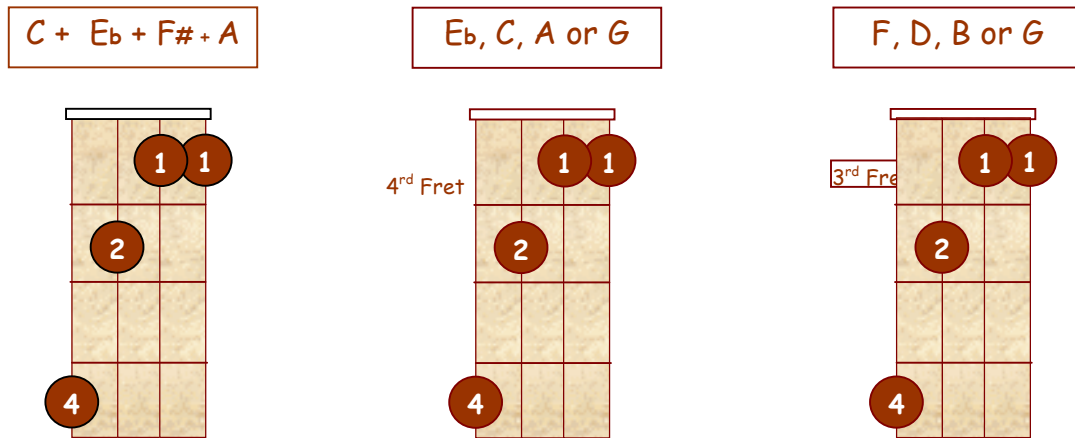

Banjo Chords For Standard G Tuning

by
D.A. Jacobs

This text is distributed free of charge
To all Banjo Students

Banjo Chords For Standard G Tuning

G D G B D

D

Dm

D7

Dbm7

Chords for G Tuning Up the Neck

Diminished Chords

Augmented Chords